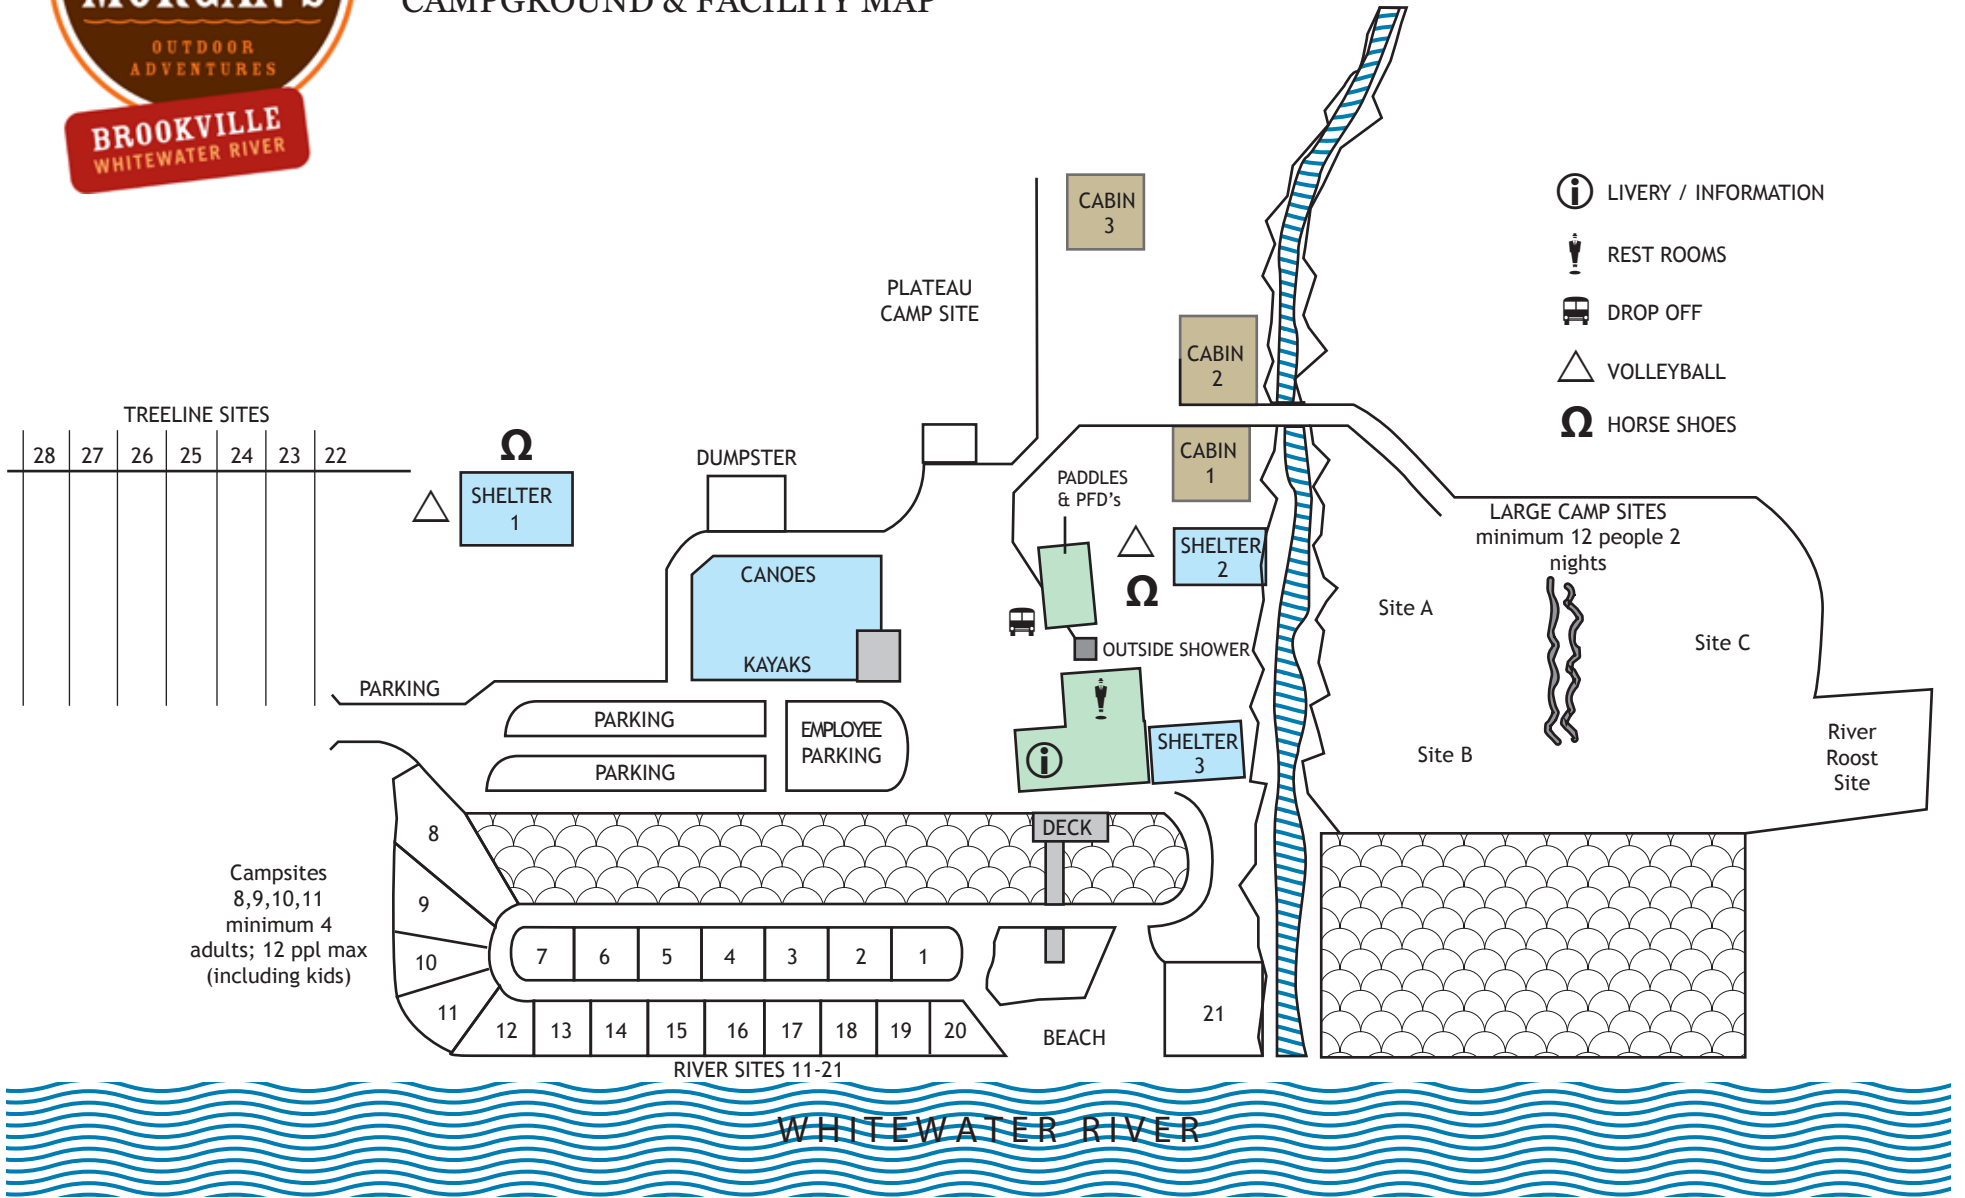

# BROOKVILLE CANOE LIVERY CAMPGROUND & FACILITY MAP

Campsites 8,9,10,11 minimum 4 adults; 12 ppl max (including kids)